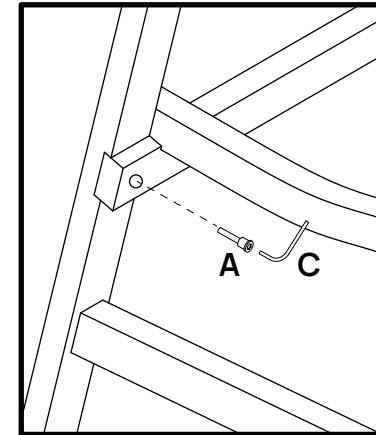

3

ASSEMBLY INSTRUCTIONS

TIKØB GARDEN CHAIR

A x 4 pcs
M6*40 mm

B x 4 pcs
M6.5*60 mm

C x 1 pc

1

2