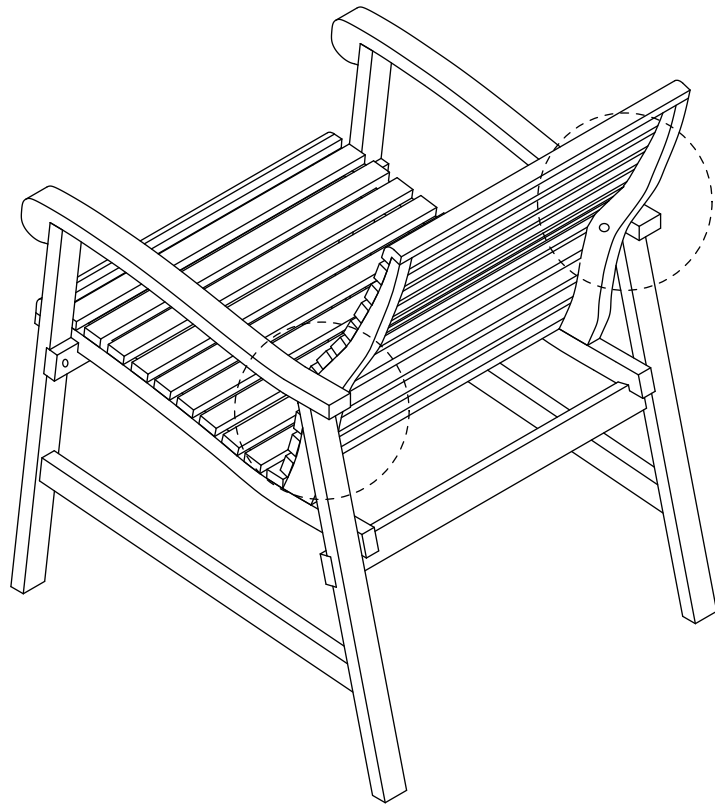

3

ASSEMBLY INSTRUCTIONS

TIKØB GARDEN CHAIR

A x 4 pcs
M6*40 mm

B x 4 pcs
M6.5*60 mm

C x 1 pc

1

2