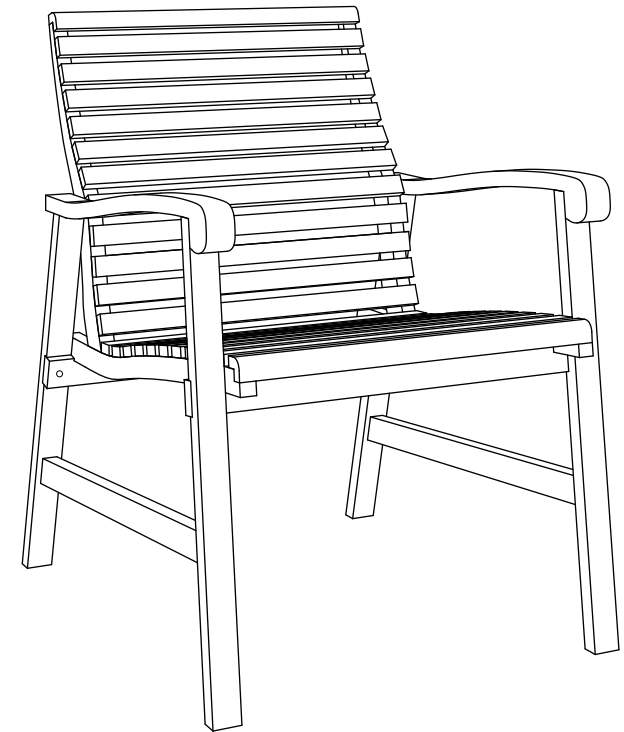

3

ASSEMBLY INSTRUCTIONS

TIKØB GARDEN CHAIR

A x 4 pcs
M6*40 mm

B x 4 pcs
M6.5*60 mm

C x 1 pc

1

2