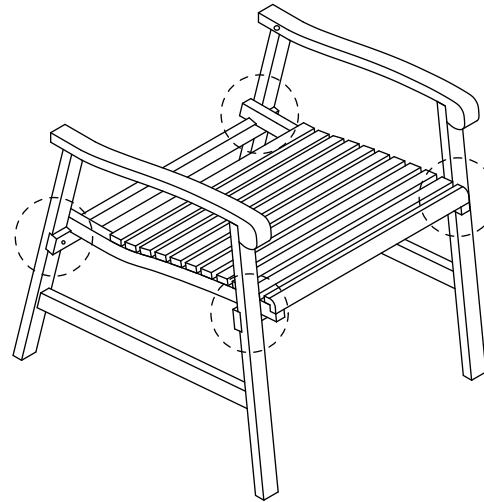

3

ASSEMBLY INSTRUCTIONS

TIKØB GARDEN CHAIR

A x 4 pcs
M6*40 mm

B x 4 pcs
M6.5*60 mm

C x 1 pc

1

2